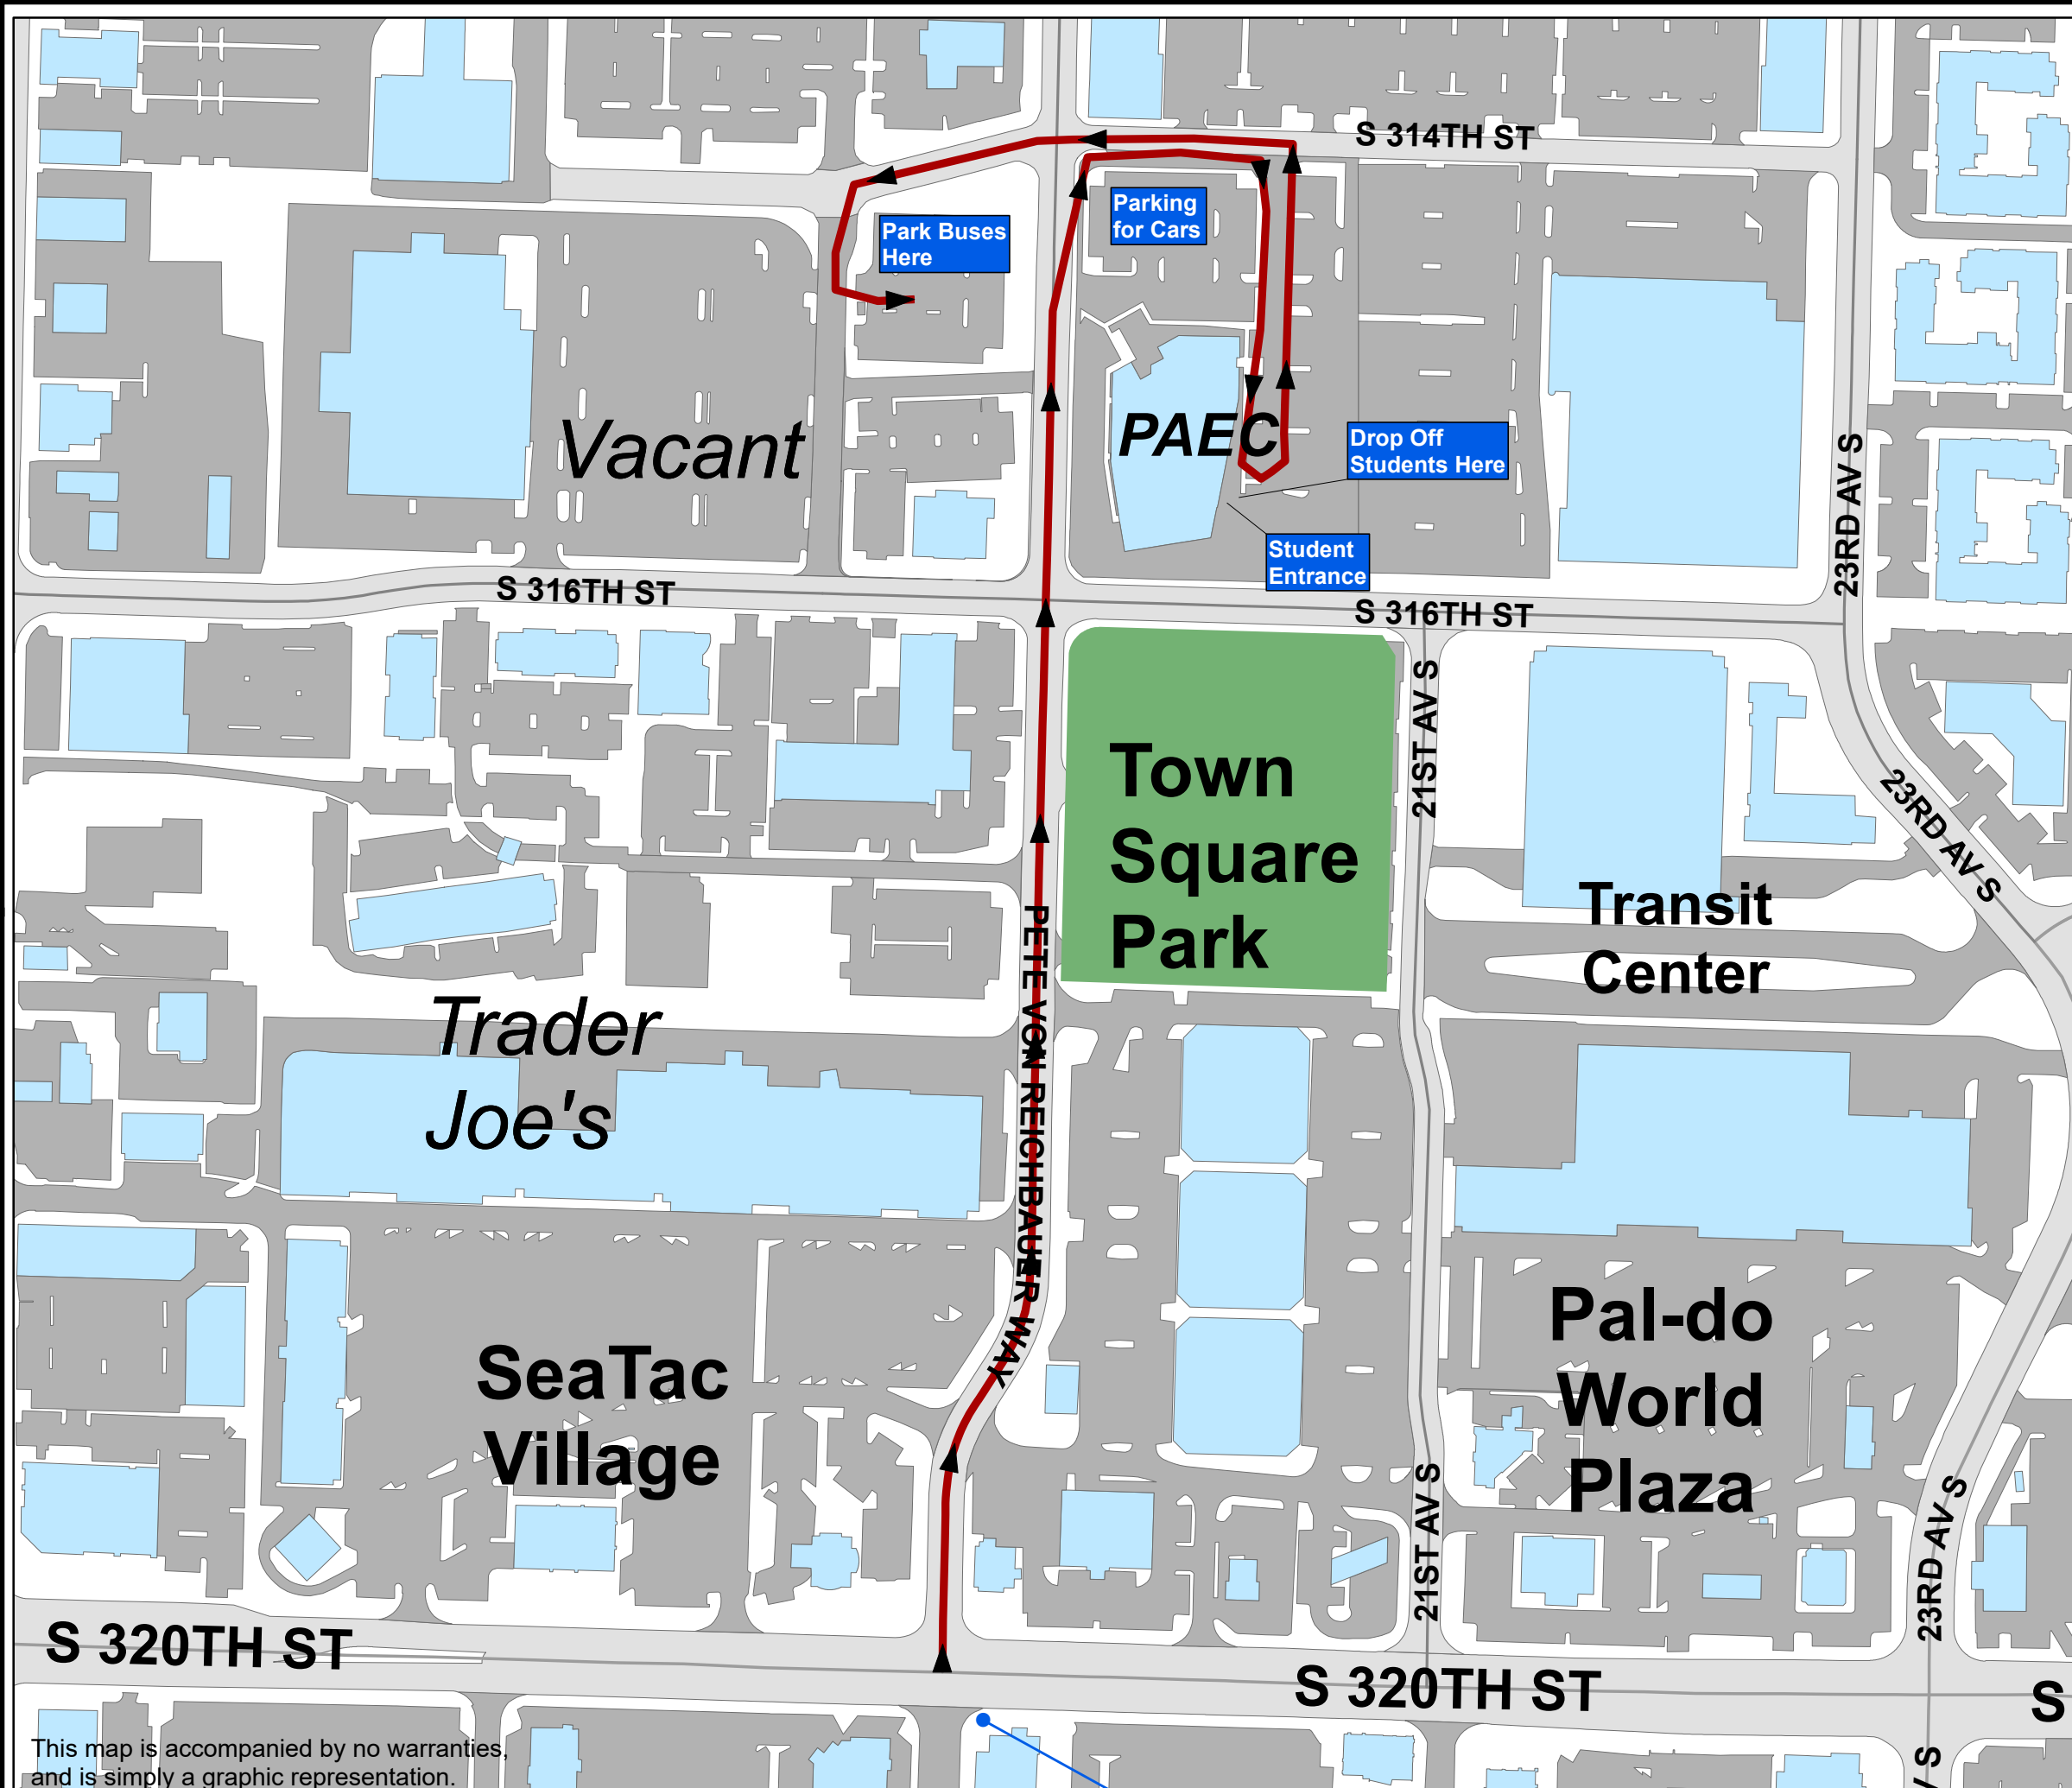

City of Federal Way Bus Routes to PAEC

Map Date: October, 2017
 City of Federal Way,
 33325 8th Ave S,
 Federal Way, WA 98003
 (253) 835-7000

Legend

 Bus Routes

Bus Route and Parking

Head north on Pete von Reichbauer Way S from S 320th St. The PAEC will be on your right. Turn right onto S 314th St., then right into the parking lot. Turn right at the corner of the building to drop off students, then continue straight to Pete von Reichbauer Way S, where you will turn right. Turn left at S 314th St. then take the first left at the Private Road. Turn left into the parking lot with the sign that reads "Parking for Walmart and City of Federal Way employees only." After the show, return to the drop off point to pick up your students.

After being dropped off, students will walk down the side of the building to the main entrance. If students and chaperones arrive in personal vehicles, they may park in the lot in front of the PAEC.

This map is accompanied by no warranties, and is simply a graphic representation.